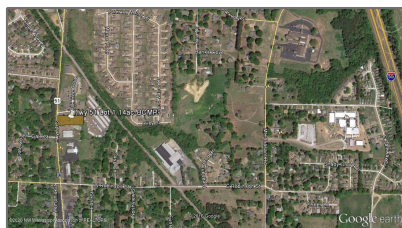

Land For Sale

- 2050 US-51, DeSoto, Mississippi 38632

Basic Details

Property Type: **Land**

Listing Type: **For Sale**

Price: **\$179,900**

Lot Area: **1.14 Acre**

Agent Info