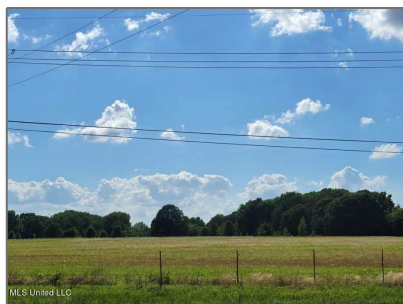

Land For Sale

- 0 Getwell Rd Road, Southaven, Mississippi 38671

Basic [Details](#)

Property Type: **Land**

Listing Type: **For Sale**

Listing ID: **4018405**

Price: **\$3,385,000**

Lot Area: **11 Acre**