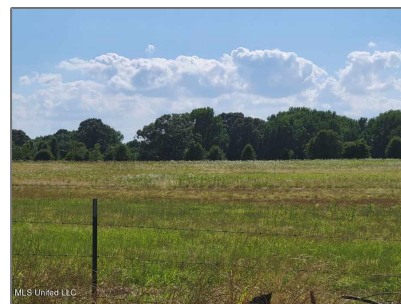

Land For Sale

- 0 Getwell Rd Road, Southaven, Mississippi 38671

Basic [Details](#)

Property Type: **Land**

Listing Type: **For Sale**

Listing ID: **4018405**

Price: **\$3,385,000**

Lot Area: **11 Acre**